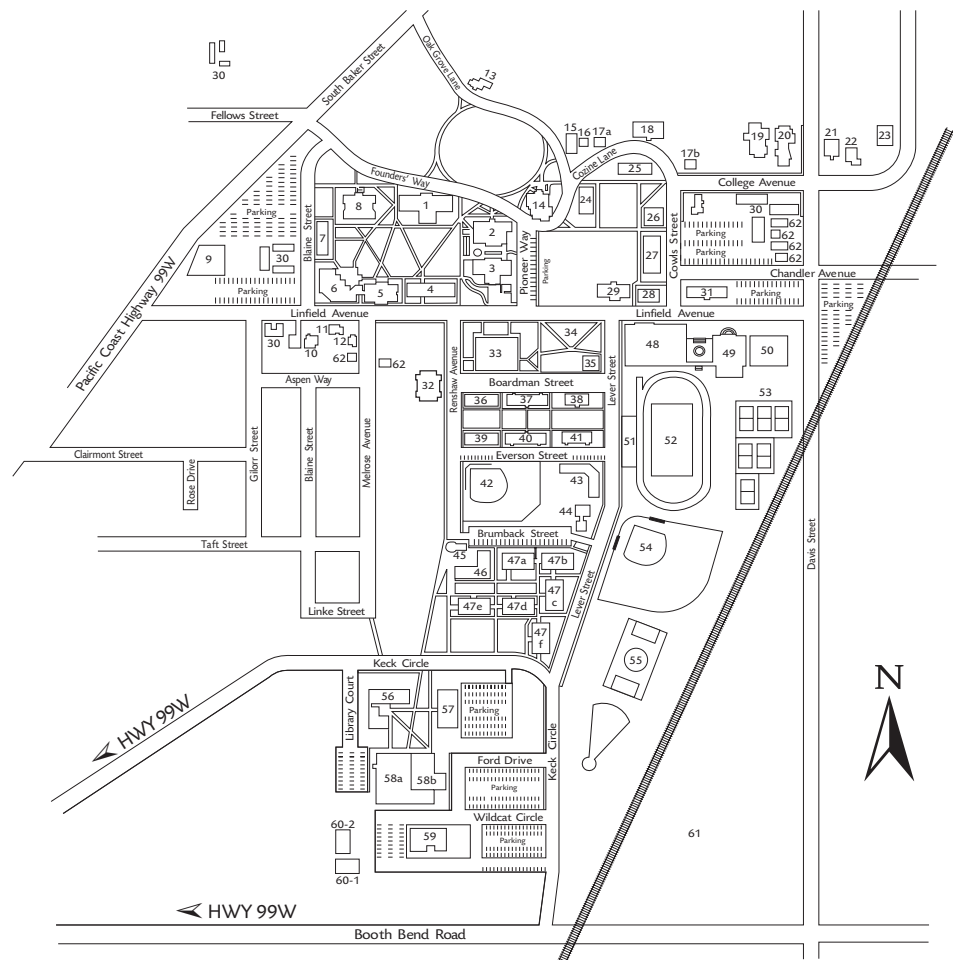

McMINNVILLE CAMPUS MAP

1. MELROSE HALL
Academic Advising, Academic Affairs, Administration, Career Development, Enrollment Services, Financial Aid, Human Resources, Ice Auditorium, Institutional Advancement, Jonasson Hall, Learning Support Services, Registrar, Student Accounts, Student Affairs, Wine Studies
2. RILEY CAMPUS CENTER
ASLC, Bookstore, College Activities, Community Engagement and Service, Fred Meyer Lounge, Game Room, Meeting Rooms, Multicultural Programs, Starbucks
3. WALKER HALL
Anthropology Museum; Archaeology Lab; Classrooms; International Programs; Modern Languages; Political Science; Sociology-Anthropology; Student Health, Wellness and Counseling Center
4. MAC HALL
Information Technology Services
5. GRAF HALL
Physics
6. MURDOCK HALL
Biology, Chemistry
7. TAYLOR HALL
Mathematics
8. T.J. DAY HALL
Business, Economics, English, Linfield Center for the Northwest, Philosophy, Writing Center
9. MALTHUS HALL
Online and Continuing Education (OCE); English Language and Culture Program
10. MICHELBOOK HOUSE
Office of Admission
11. ONLINE AND CONTINUING EDUCATION ADMISSION (OCE)
12. EMMAUS HOUSE
Campus Ministry
13. PRESIDENT'S HOUSE
14. PIONEER HALL
Classrooms, History, Psychology, Religious Studies, Residence Hall
15. NEWBY HALL
Student Apartments
16. GREENHOUSE
- 17a. STORAGE
- 17b. LINFIELD BIKE CO-OP
18. COZINE HALL
College Public Safety
19. DELTA PSI DELTA FRATERNITY
20. POTTER HALL
Early Childhood, Elementary and Secondary Education; Preschool; Residence Hall
21. THETA CHI FRATERNITY
22. PI KAPPA ALPHA FRATERNITY
23. KAPPA SIGMA FRATERNITY
24. WHITMAN HALL
Residence Hall
25. CAMPBELL HALL
Residence Hall