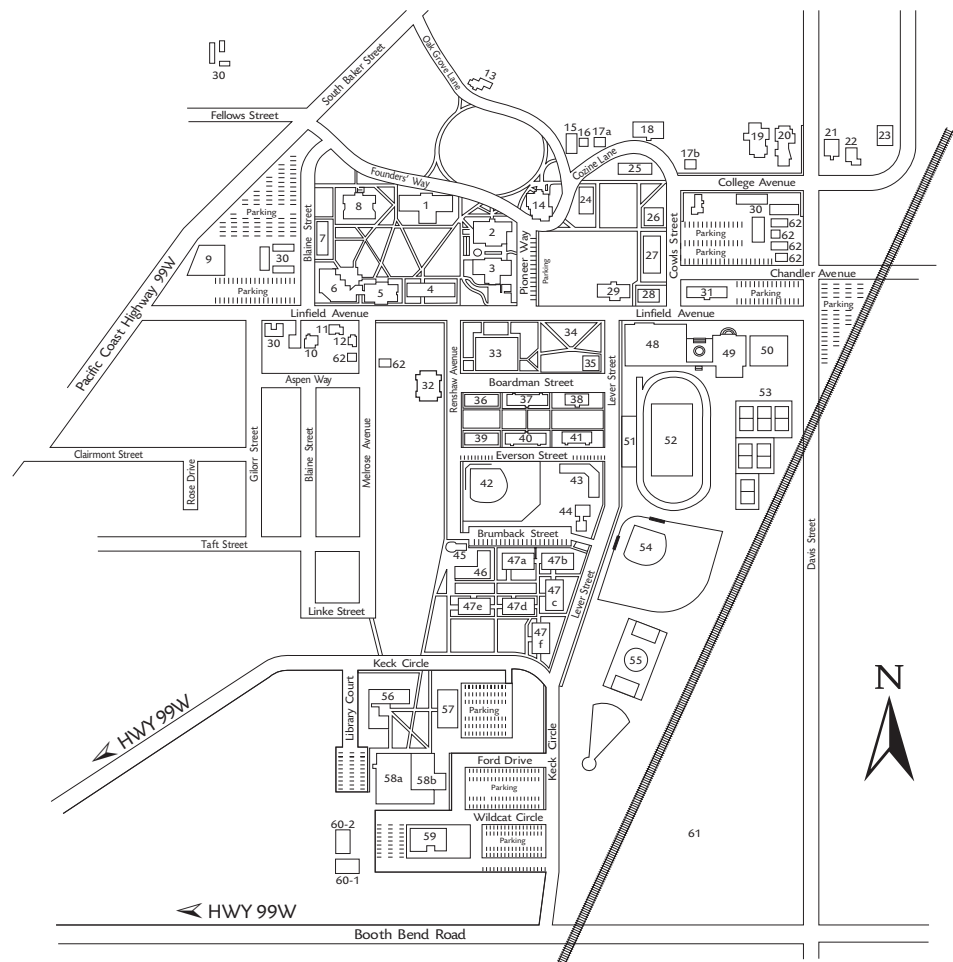

McMINNVILLE CAMPUS MAP

1. MELROSE HALL
Academic Advising, Academic Affairs, Administration, Career Development, Enrollment Services, Financial Aid, Human Resources, Ice Auditorium, Institutional Advancement, Jonasson Hall, Learning Support Services, Registrar, Student Accounts, Student Affairs, Wine Studies
2. RILEY CAMPUS CENTER
ASLC, Bookstore, College Activities, Community Engagement and Service, Fred Meyer Lounge, Game Room, Meeting Rooms, Multicultural Programs, Starbucks
3. WALKER HALL
Anthropology Museum; Archaeology Lab; Classrooms; International Programs; Modern Languages; Political Science; Sociology-Anthropology; Student Health, Wellness and Counseling Center
4. MAC HALL
Information Technology Services
5. GRAF HALL
Physics
6. MURDOCK HALL
Biology, Chemistry
7. TAYLOR HALL
Mathematics
8. T.J. DAY HALL
Business, Economics, English, Linfield Center for the Northwest, Philosophy, Writing Center
9. MALTHUS HALL
Online and Continuing Education (OCE); English Language and Culture Program
10. MICHELBOOK HOUSE
Office of Admission
11. ONLINE AND CONTINUING EDUCATION ADMISSION (OCE)
12. EMMAUS HOUSE
Campus Ministry
13. PRESIDENT'S HOUSE
14. PIONEER HALL
Classrooms, History, Psychology, Religious Studies, Residence Hall
15. NEWBY HALL
Student Apartments
16. GREENHOUSE
- 17a. STORAGE
- 17b. LINFIELD BIKE CO-OP
18. COZINE HALL
College Public Safety
19. DELTA PSI DELTA FRATERNITY
20. POTTER HALL
Early Childhood, Elementary and Secondary Education; Preschool; Residence Hall
21. THETA CHI FRATERNITY
22. PI KAPPA ALPHA FRATERNITY
23. KAPPA SIGMA FRATERNITY
24. WHITMAN HALL
Residence Hall
25. CAMPBELL HALL
Residence Hall