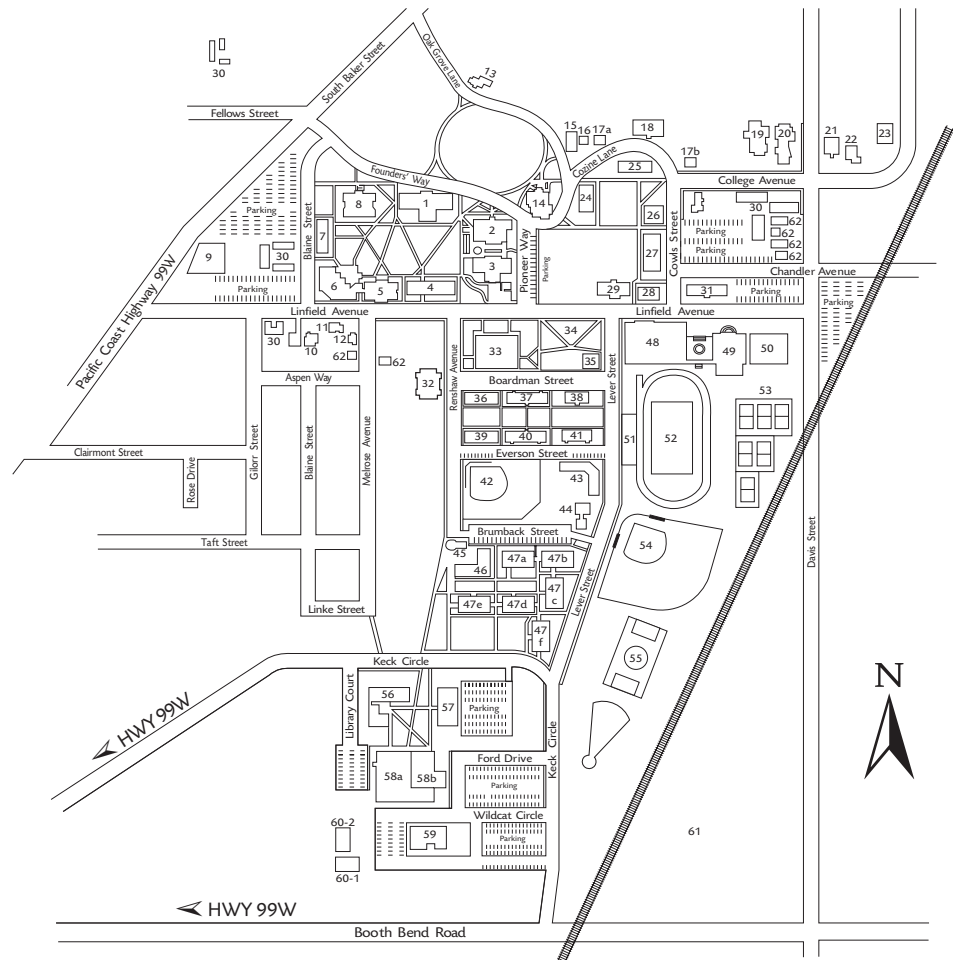

McMINNVILLE CAMPUS MAP

1. MELROSE HALL
Academic Advising, Academic Affairs, Administration, Career Development, Enrollment Services, Financial Aid, Human Resources, Ice Auditorium, Institutional Advancement, Jonasson Hall, Learning Support Services, Registrar, Student Accounts, Student Affairs, Wine Studies
2. RILEY CAMPUS CENTER
ASLC, Bookstore, College Activities, Community Engagement and Service, Fred Meyer Lounge, Game Room, Meeting Rooms, Multicultural Programs, Starbucks
3. WALKER HALL
Anthropology Museum; Archaeology Lab; Classrooms; International Programs; Modern Languages; Political Science; Sociology-Anthropology; Student Health, Wellness and Counseling Center
4. MAC HALL
Information Technology Services
5. GRAF HALL
Physics
6. MURDOCK HALL
Biology, Chemistry
7. TAYLOR HALL
Mathematics
8. T.J. DAY HALL
Business, Economics, English, Linfield Center for the Northwest, Philosophy, Writing Center
9. MALTHUS HALL
Online and Continuing Education (OCE); English Language and Culture Program
10. MICHELBOOK HOUSE
Office of Admission
11. ONLINE AND CONTINUING EDUCATION ADMISSION (OCE)
12. EMMAUS HOUSE
Campus Ministry
13. PRESIDENT'S HOUSE
14. PIONEER HALL
Classrooms, History, Psychology, Religious Studies, Residence Hall
15. NEWBY HALL
Student Apartments
16. GREENHOUSE
- 17a. STORAGE
- 17b. LINFIELD BIKE CO-OP
18. COZINE HALL
College Public Safety
19. DELTA PSI DELTA FRATERNITY
20. POTTER HALL
Early Childhood, Elementary and Secondary Education; Preschool; Residence Hall
21. THETA CHI FRATERNITY
22. PI KAPPA ALPHA FRATERNITY
23. KAPPA SIGMA FRATERNITY
24. WHITMAN HALL
Residence Hall
25. CAMPBELL HALL
Residence Hall