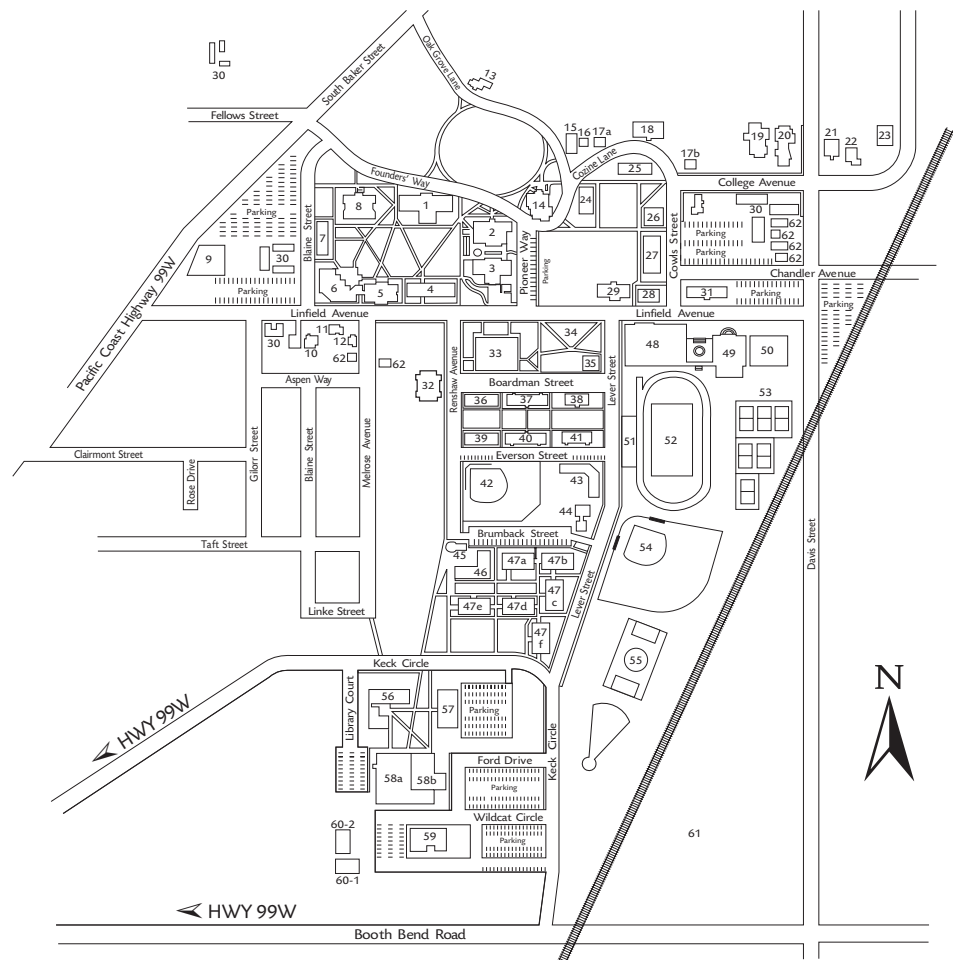

# McMINNVILLE CAMPUS MAP

1. MELROSE HALL  
Academic Advising, Academic Affairs, Administration, Career Development, Enrollment Services, Financial Aid, Human Resources, Ice Auditorium, Institutional Advancement, Jonasson Hall, Learning Support Services, Registrar, Student Accounts, Student Affairs, Wine Studies
2. RILEY CAMPUS CENTER  
ASLC, Bookstore, College Activities, Community Engagement and Service, Fred Meyer Lounge, Game Room, Meeting Rooms, Multicultural Programs, Starbucks
3. WALKER HALL  
Anthropology Museum; Archaeology Lab; Classrooms; International Programs; Modern Languages; Political Science; Sociology-Anthropology; Student Health, Wellness and Counseling Center
4. MAC HALL  
Information Technology Services
5. GRAF HALL  
Physics
6. MURDOCK HALL  
Biology, Chemistry
7. TAYLOR HALL  
Mathematics
8. T.J. DAY HALL  
Business, Economics, English, Linfield Center for the Northwest, Philosophy, Writing Center
9. MALTHUS HALL  
Online and Continuing Education (OCE); English Language and Culture Program
10. MICHELBOOK HOUSE  
Office of Admission
11. ONLINE AND CONTINUING EDUCATION ADMISSION (OCE)
12. EMMAUS HOUSE  
Campus Ministry
13. PRESIDENT'S HOUSE
14. PIONEER HALL  
Classrooms, History, Psychology, Religious Studies, Residence Hall
15. NEWBY HALL  
Student Apartments
16. GREENHOUSE
- 17a. STORAGE
- 17b. LINFIELD BIKE CO-OP
18. COZINE HALL  
College Public Safety
19. DELTA PSI DELTA FRATERNITY
20. POTTER HALL  
Early Childhood, Elementary and Secondary Education; Preschool; Residence Hall
21. THETA CHI FRATERNITY
22. PI KAPPA ALPHA FRATERNITY
23. KAPPA SIGMA FRATERNITY
24. WHITMAN HALL  
Residence Hall
25. CAMPBELL HALL  
Residence Hall